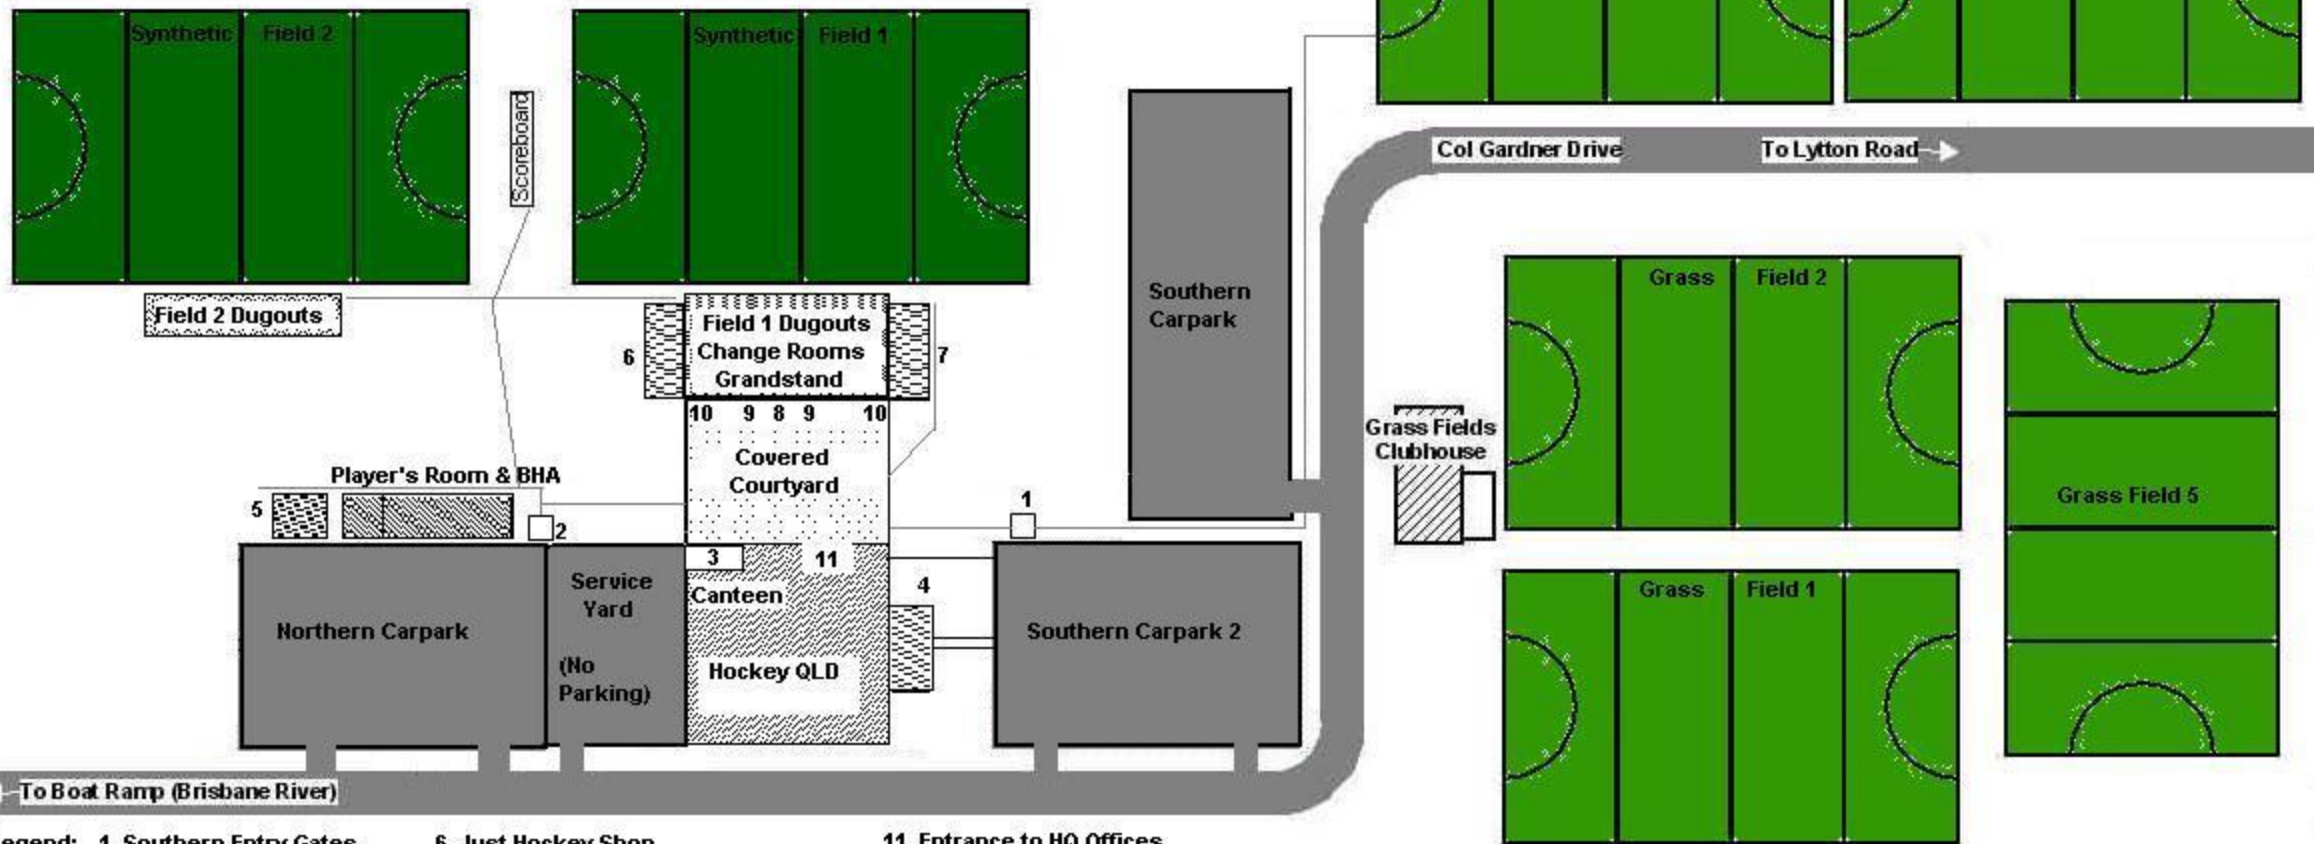

# State Hockey Centre

400-420 Lytton Road  
Colmslie, Brisbane

- Legend:**
- 1. Southern Entry Gates
  - 2. Northern Entry Gates
  - 3. Canteen
  - 4. Playground
  - 5. HQ Storage

- 6. Just Hockey Shop
- 7. Storage Sheds
- 8. Entrance to Field 1 and Change Rooms
- 9. Toilets
- 10. Change Rooms

- 11. Entrance to HQ Offices