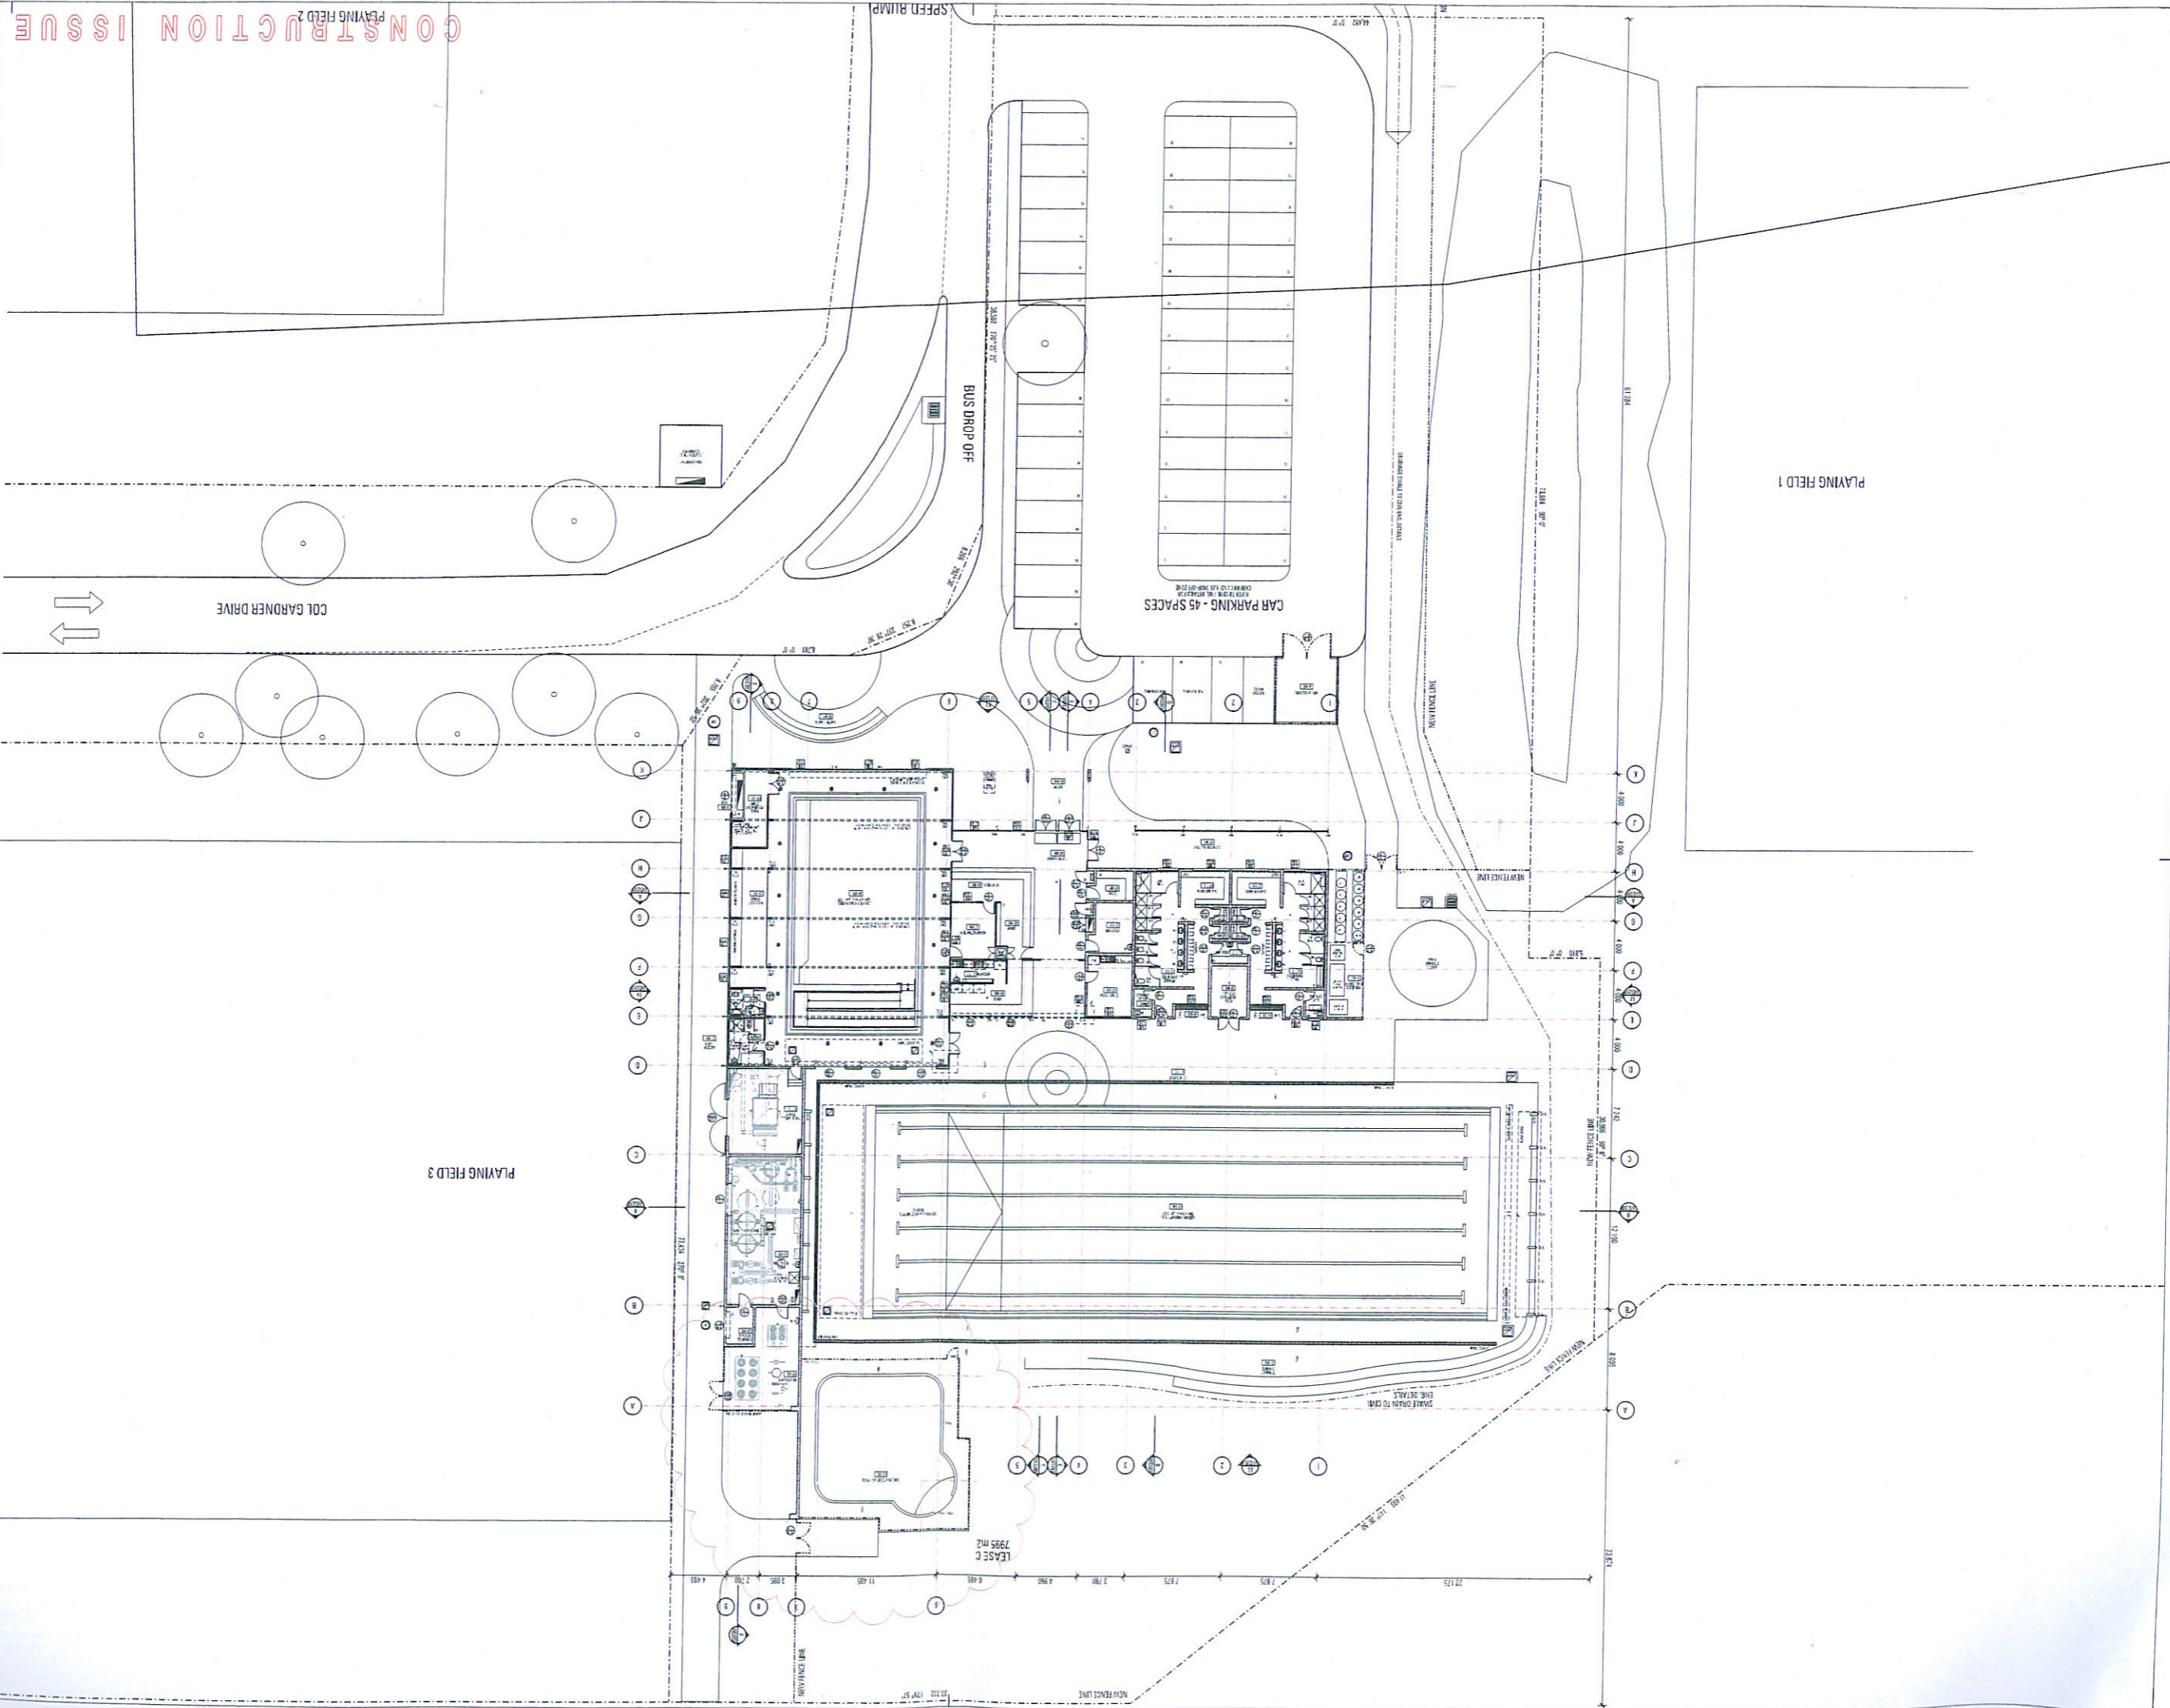

MODE DESIGN

MANNER METHOD FORM

A B N 65 112 807 931
W W modes gn com au
Brisbane

78 Annerley Rd Woolloongabba QLD 4102
PO Box 815 Woolloongabba QLD 4102
Tel +61 7 3891 8888 Fax +61 7 3891 8233
E-mail Brisbane@modedesign.com.au

REV	DATE	BY	CHKD	DESCRIPTION
A	2022.09	MM	MM	ISSUE FOR TENDERS
C	2022.09	MM	MM	ISSUE FOR CONSTRUCTION

DOCUMENT STATUS & REVIEW

SCALE 1:200 @ B1

NORTH

PROPOSED SETOUT PLAN

DRAWING TITLE

BRISBANE CITY COUNCIL

CLIENT

COLMSLIE AQUATIC CENTRE

PROJECT

City Design

BRISBANE CITY COUNCIL

305 St. Pauls Terrace
South Brisbane
Queensland 4101
Brisbane QLD 4101

Phone: 07-3334 9225
Fax: 07-3334 9226
Email: citydesign@brisbane.qld.gov.au

ADVERTISEMENTS

NO.	DATE	DESCRIPTION
1	2022.09	ISSUED TO CONSULTANTS
2	2022.09	ISSUED TO CONSULTANTS
3	2022.09	ISSUED FOR TENDERS
4	2022.09	ISSUE FOR CONSTRUCTION
5	2022.09	ISSUE FOR CONSTRUCTION
6	2022.09	ISSUE FOR CONSTRUCTION
7	2022.09	ISSUE FOR CONSTRUCTION

PLAYING FIELD 2
CONSTRUCTION ISSUE

PLAYING FIELD 1

PLAYING FIELD 3

SCALE 1:200 @ B1

PROPOSED SETOUT PLAN

BRISBANE CITY COUNCIL

COLMSLIE AQUATIC CENTRE

PROJECT

City Design

BRISBANE CITY COUNCIL

305 St. Pauls Terrace
South Brisbane
Queensland 4101
Brisbane QLD 4101

Phone: 07-3334 9225
Fax: 07-3334 9226
Email: citydesign@brisbane.qld.gov.au